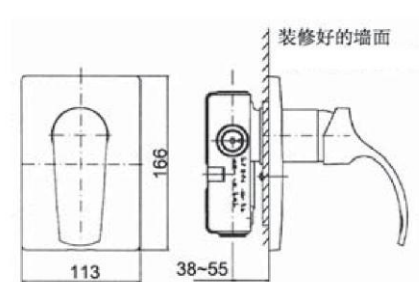

Product Specification:

Model	Handle	Finish	NOTE
WAVE 40mm Recessed Bath and Shower Faceplate			
K-12792T-4	Lever	CP	Required to be matched with 882T 40mm recessed bath and shower valve
WAVE 40mm Recessed Shower Faceplate			
K-12791T-4	Lever	CP	Required to be matched with 880T 40mm recessed bath and shower valve

Product Dimension:

K-12792T

K-12791T

*The above information are subject to change without notice.