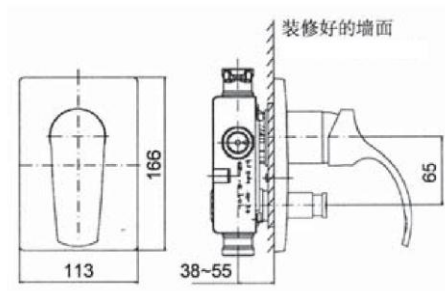

Product Specification:

Model	Handle	Finish	NOTE
WAVE 40mm Recessed Bath and Shower Faceplate			
K-12792T-4	Lever	CP	Required to be matched with 882T 40mm recessed bath and shower valve
WAVE 40mm Recessed Shower Faceplate			
K-12791T-4	Lever	CP	Required to be matched with 880T 40mm recessed bath and shower valve

Product Dimension:

K-12792T

K-12791T

*The above information are subject to change without notice.